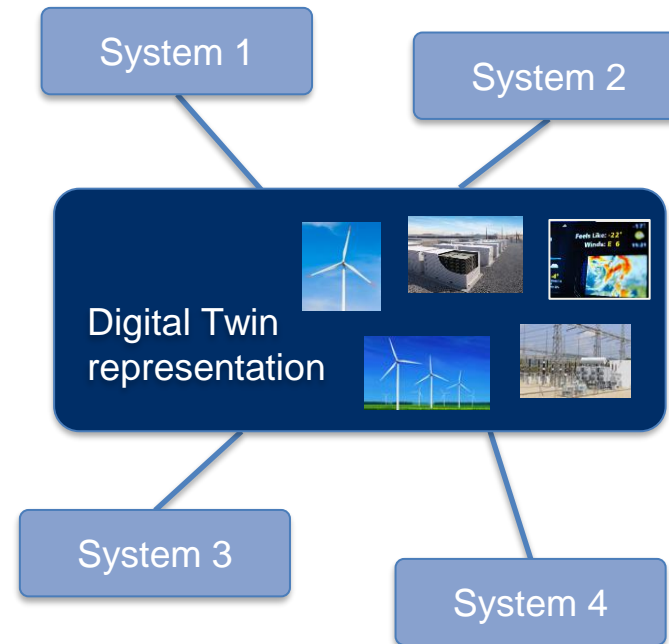

Positioning of the work

Franck Le Gall

*Workshop on Handling of Digital Twins with
NGSI-LD*

05/07/2022

www.egm.io

Digital Twins: an approach for integration at multiple levels

Architecting Smart Solutions

Integrating systems and data within organizations (system of systems)

Sharing Data across organizations (Data Spaces)

What are we referring to as Digital Twin?

- **Digital Twin** = Digital representation of a real-world asset
 - Characterized by attributes
 - Properties
 - Relationships (Linked Data)
 - Values of attributes may change over time (or not)
 - Typically have a location (but it is not a must requirement)
- (digital representation of) **Context** = Digital Twins Collection
- **Cornerstone for the development** of interoperable and replicable (portable) Smart Solutions:
 - **Standard API** for getting access to Digital Twin data (context)
 - **Common Data Models** associated to Digital Twin classes