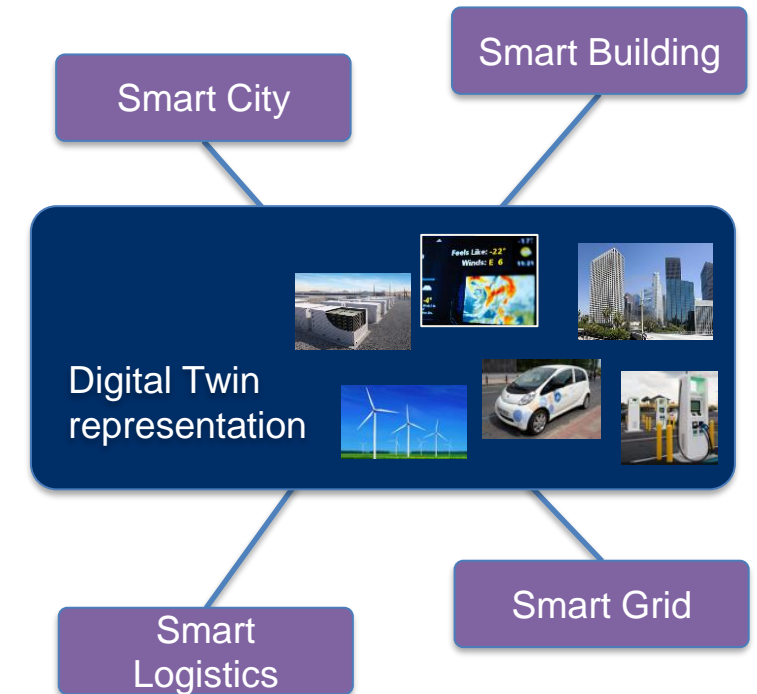

Positioning of the work

Franck Le Gall

*Workshop on Handling of Digital Twins with
NGSI-LD*

05/07/2022

www.egm.io

Digital Twins: an approach for integration at multiple levels

Architecting Smart Solutions

Integrating systems and data within organizations (system of systems)

Sharing Data across organizations (Data Spaces)

What are we referring to as Digital Twin?

- **Digital Twin** = Digital representation of a real-world asset
 - Characterized by attributes
 - Properties
 - Relationships (Linked Data)
 - Values of attributes may change over time (or not)
 - Typically have a location (but it is not a must requirement)
- (digital representation of) **Context** = Digital Twins Collection
- **Cornerstone for the development** of interoperable and replicable (portable) Smart Solutions:
 - **Standard API** for getting access to Digital Twin data (context)
 - **Common Data Models** associated to Digital Twin classes