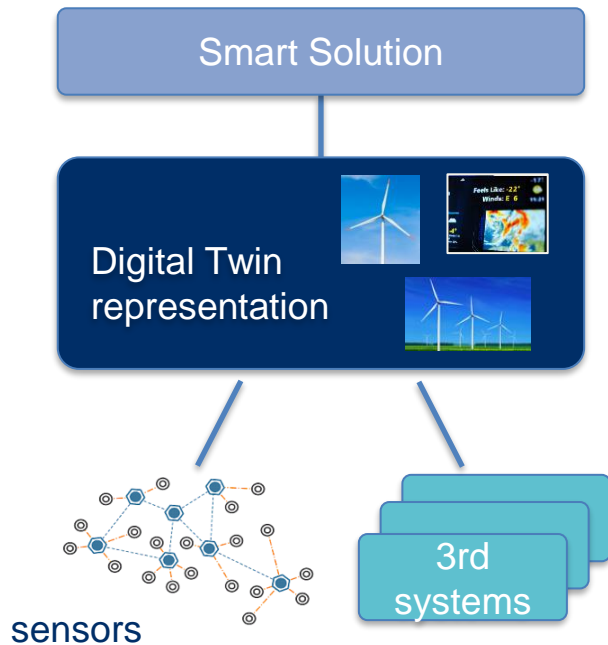

Positioning of the work

Franck Le Gall

*Workshop on Handling of Digital Twins with
NGSI-LD*

05/07/2022

www.egm.io

Digital Twins: an approach for integration at multiple levels

Architecting Smart Solutions

Integrating systems and data within organizations (system of systems)

Sharing Data across organizations (Data Spaces)

What are we referring to as Digital Twin?

- **Digital Twin** = Digital representation of a real-world asset
 - Characterized by attributes
 - Properties
 - Relationships (Linked Data)
 - Values of attributes may change over time (or not)
 - Typically have a location (but it is not a must requirement)
- (digital representation of) **Context** = Digital Twins Collection
- **Cornerstone for the development** of interoperable and replicable (portable) Smart Solutions:
 - **Standard API** for getting access to Digital Twin data (context)
 - **Common Data Models** associated to Digital Twin classes